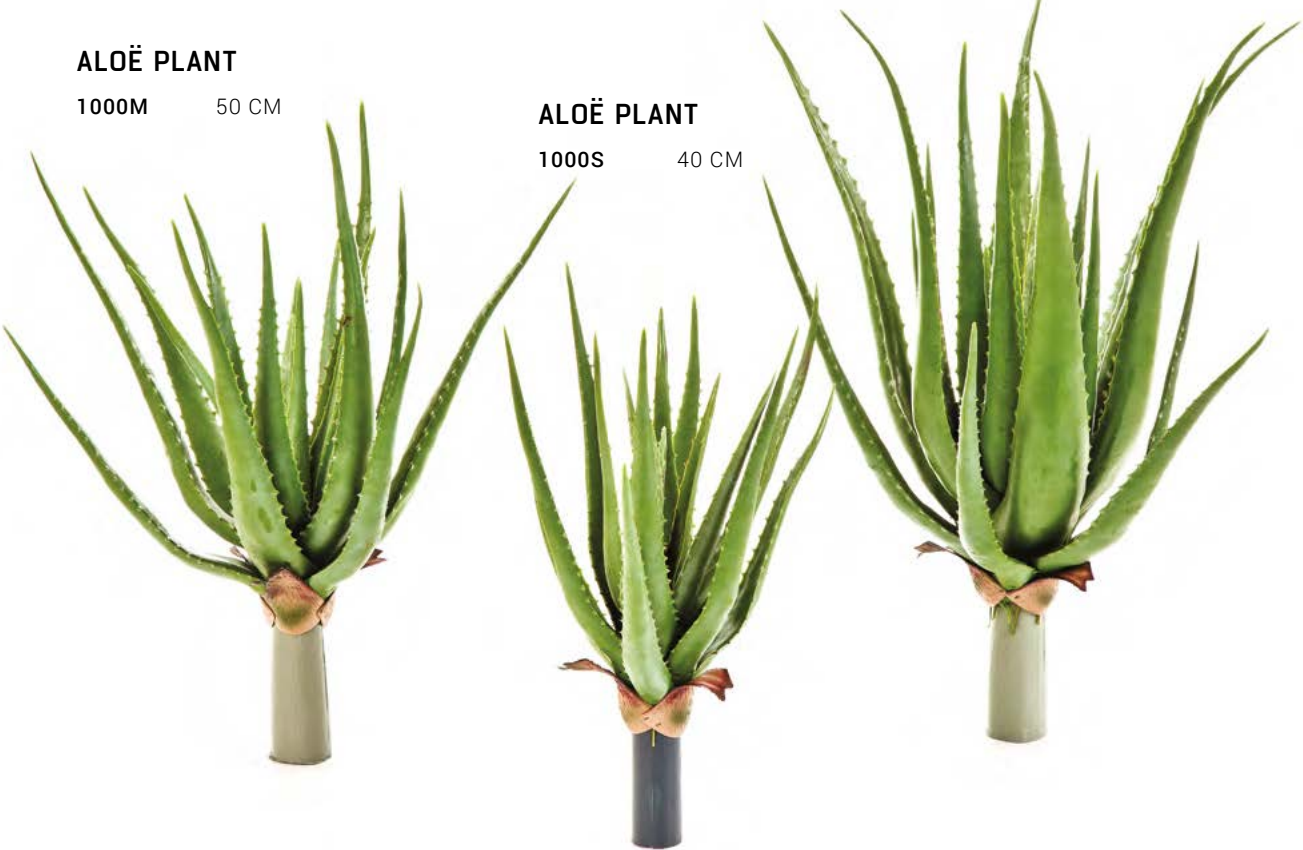

**ECHEVERIA GREEN**

1670N 15 CM

**ECHEVERIA GREEN/RED**

1670NR 15 CM

**AGAVE ON TRUNK**  
1702N 78 CM  
delivered without pot

**AGAVE ON TRUNK**  
1703N 120 CM  
delivered without pot

**ALOË PLANT**

**48703N** 70 CM  
delivered without pot

**ALOË PLANT**

**48702N** 60 CM  
delivered without pot

**ALOË PLANT**

**1000L** 65 CM

**ALOË PLANT**

**1000M** 50 CM

**ALOË PLANT**

**1000S** 40 CM

**FLOCKED TILLANDSIA**

5915N 26 CM

**TILLANDSIA STREPTOPHYLLA**

1710N 78 CM

delivered with pot

**SEDUM BUSH**

1680N 20 CM

**SEDUM CLUSTER PLANT**