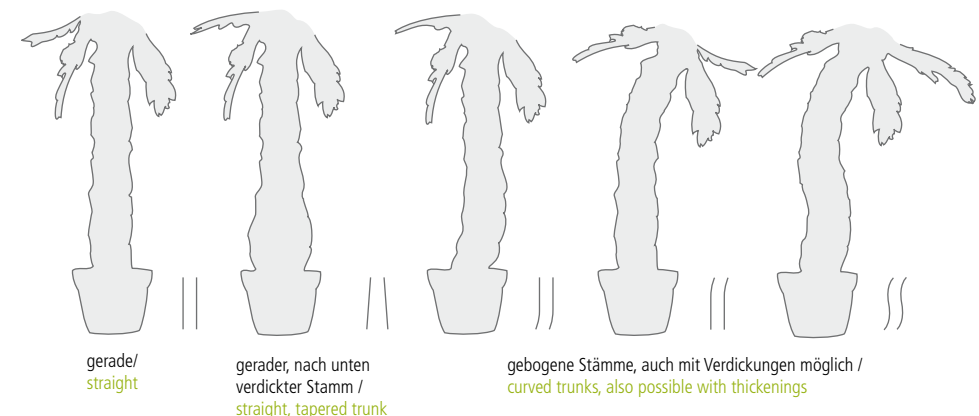

3) Standhilfe/Pedestal

Je nach Größe der Palme / According to height of palm tree:

- Stamm in Plastiktopf betoniert / trunk concreted in plastic pot
- eine Winkeleisen-Konstruktion / angle-steel construction
- Eisen-/Betonplatte / iron

Wird angebracht oder mitgeliefert / Either installed or included in delivery.