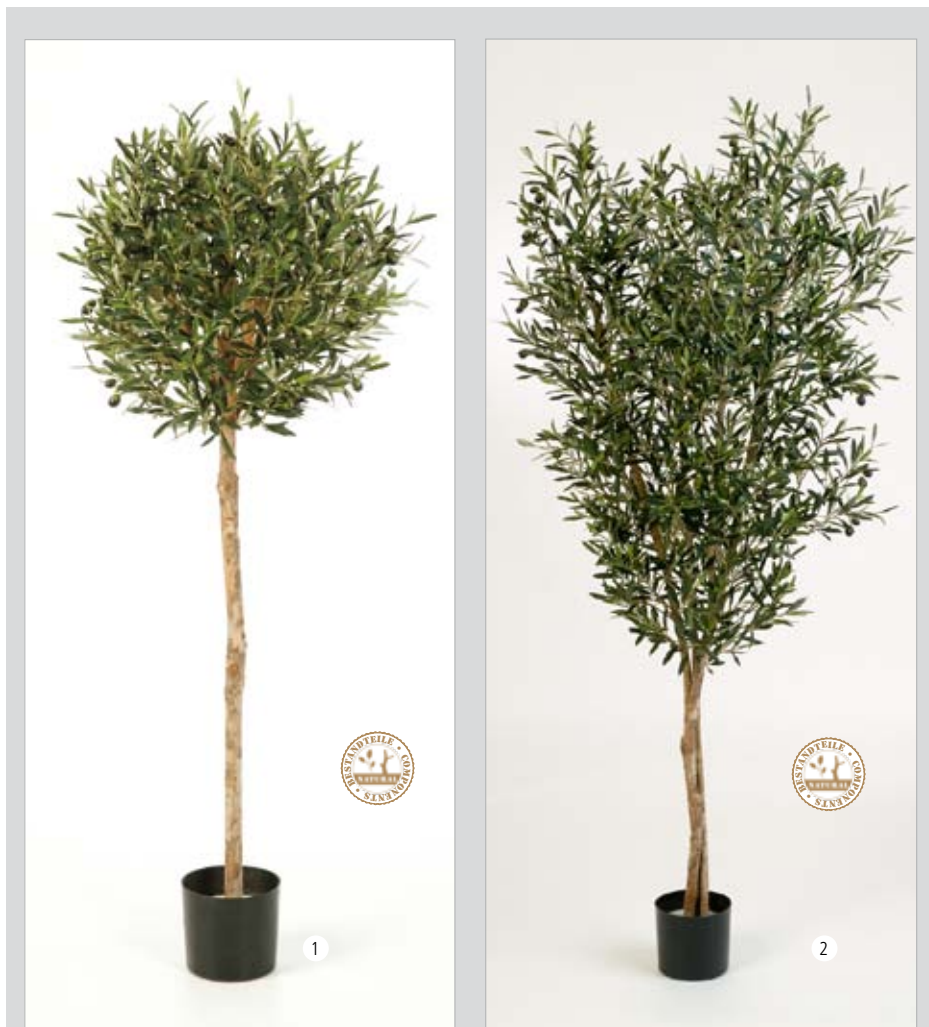

1	34404N	Bamboo Tree	120 cm
	34405N	Bamboo Tree	150 cm
	34406N	Bamboo Tree	180 cm
2	34005N	Japanese Bamboo	140 cm
	34006N	Japanese Bamboo	170 cm
	34007N	Japanese Bamboo	200 cm

Detailansicht/detail view

Detailansicht/detail view

34204N	Oriental Bamboo	130 cm
34205N	Oriental Bamboo	160 cm
34206N	Oriental Bamboo	190 cm

35305N	New Giant Bamboo	150 cm
35306N	New Giant Bamboo	180 cm
35307N	New Giant Bamboo	210 cm
35308N	New Giant Bamboo	240 cm

1	45805N	Forest Black Oliver, green	150 cm
	45806N	Forest Black Oliver, green	180 cm
2	45805NW	Forest Black Oliver, variegated	150 cm
	45806NW	Forest Black Oliver, variegated	180 cm

3	27805N	Natural Olive Vine Tree	140 cm
	27806N	Natural Olive Vine Tree	170 cm

1	27705N	Natural Olive Ball Tree	ø 55 cm, Höhe 140 cm
2	28004N	Natural Olive Tree	120 cm
	28005N	Natural Olive Tree	150 cm
	28006N	Natural Olive Tree	180 cm

1	46303N	Smaragd Zamio Plant	90 cm
2	40202N	Pittisporum Ball Tree	ø 65 cm, Höhe 65 cm