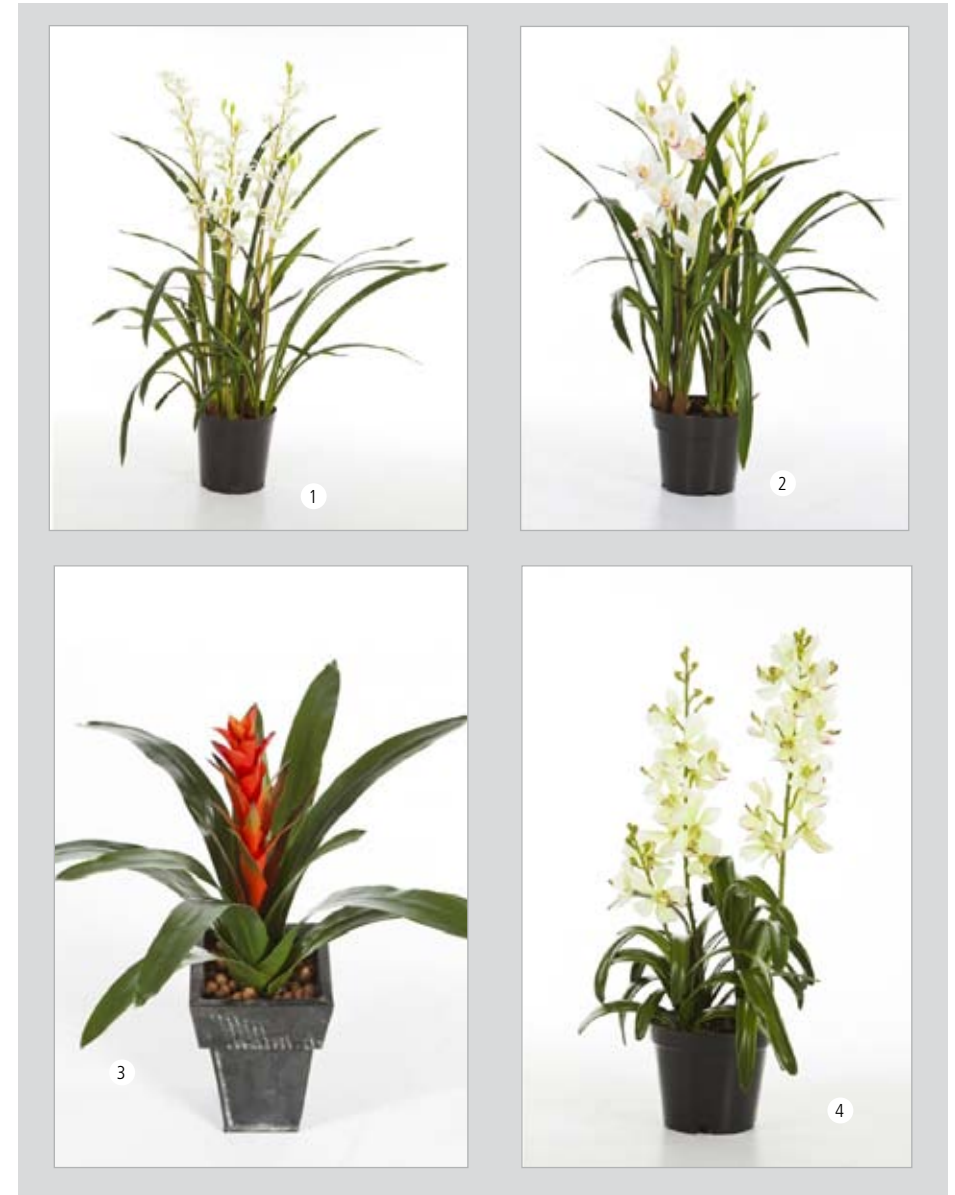

1	27705N	Natural Olive Ball Tree	ø 55 cm, Höhe 140 cm
2	28004N	Natural Olive Tree	120 cm
	28005N	Natural Olive Tree	150 cm
	28006N	Natural Olive Tree	180 cm

1	46303N	Smaragd Zamio Plant	90 cm
2	40202N	Pittisporum Ball Tree	ø 65 cm, Höhe 65 cm

3	1180B	Sarracenia Brown	65 cm
4	1180N	Sarracenia Green	65 cm

1	1394N	Star Ivy Garland	270 cm
2	1550N	English Ivy Garland	180 cm

3	1551N	Danica Ivy Garland	180 cm
4	1292N	Grape Leaf Garland	180 cm

1	1122N	English Ivy Hanging Bush	70 cm
2	1123N	English Ivy Hanging Bush	90 cm
3	1124N	English Ivy Hanging Bush	110 cm